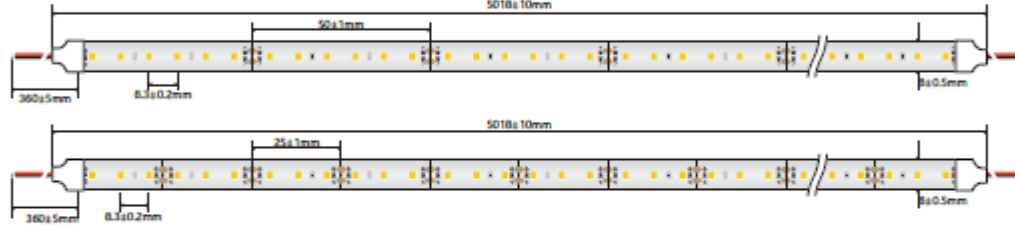

Features & Photo

Feature

- 12/24V DC low voltage power supply, security and energy efficiency
- High brightness low power consumption
- Led type: 2835 high brightness SMD led
- Led lighting angle: 120°
- Led quantity: 120 leds/m
- Operation temperature: -20-50°C
- Life time: 50,000hours
- Dimmable by using dimmer controller
- Water-proof rating: IP20 IP65 IP62 IP67 IP68

Photo

Ribbon series

Dropper series

Silicone-cased series

Diamond series

Jade series

Dimension

Front

Ribbon series

Dropper series

Silicone-cased series

Diamond series

Jade series

Tira led SMD2838 12/24V 120led/m

02/02/2018
V1

Dimension