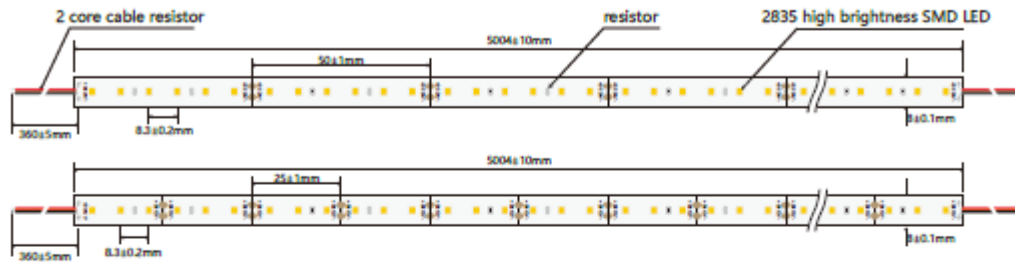

Features & Photo

Feature

- 12/24V DC low voltage power supply, security and energy efficiency
- High brightness low power consumption
- Led type: 2835 high brightness SMD led
- Led lighting angle: 120°
- Led quantity: 120 leds/m
- Operation temperature: -20-50°C
- Life time: 50,000hours
- Dimmable by using dimmer controller
- Water-proof rating: IP20 IP65 IP62 IP67 IP68

Photo

Ribbon series

Dropper series

Silicone-cased series

Diamond series

Jade series

Dimension

Front

Ribbon series

Dropper series

Silicone-cased series

Diamond series

Jade series

Tira led SMD2838 12/24V 120led/m

02/02/2018
V1

Dimension