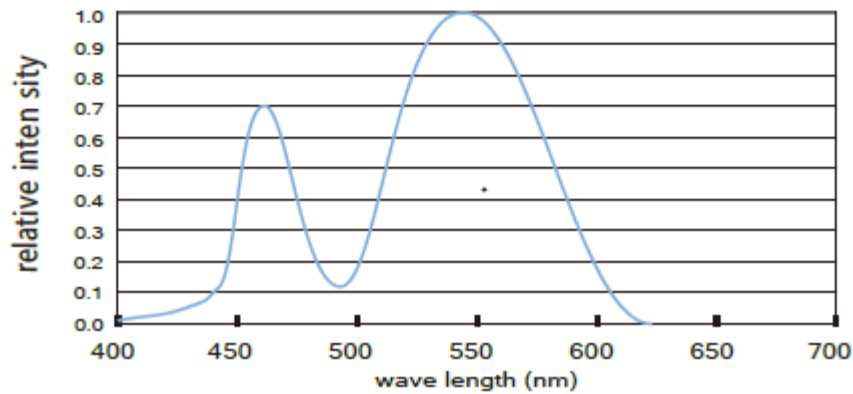

Connection Instruction

The distribution of light intensity curves.

For: red, blue, green, yellow

For: white LED

Tira led SMD2838 12/24V 120led/m

02/02/2018
V1

Connection Instruction

Connect Way