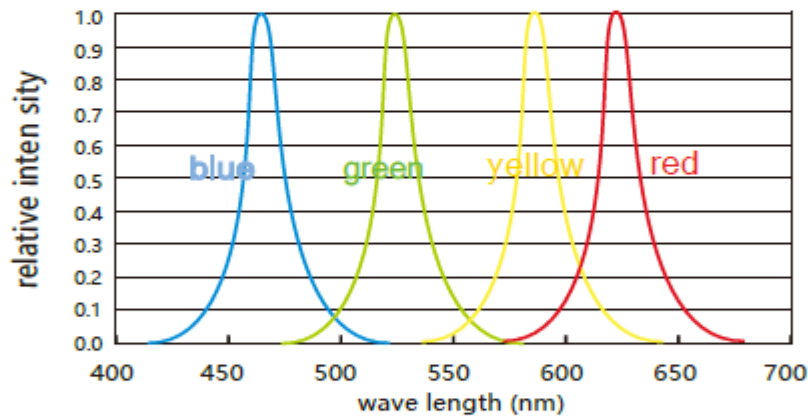

Connection Instruction

The distribution of light intensity curves.

For: red, blue, green, yellow

For: white LED

Tira led SMD2838 12/24V 120led/m

02/02/2018
V1

Connection Instruction

Connect Way