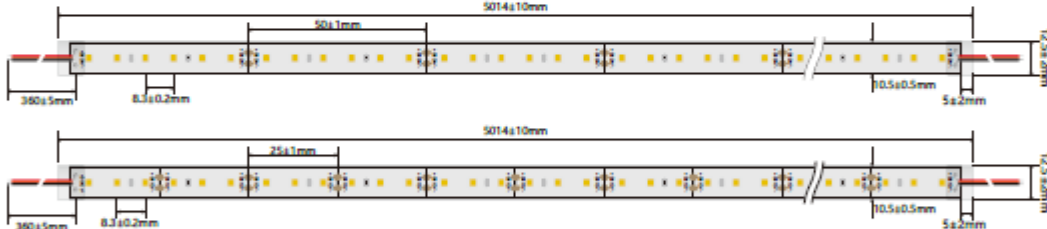

Features & Photo

Feature

- 12/24V DC low voltage power supply, security and energy efficiency
- High brightness low power consumption
- Led type: 2835 high brightness SMD led
- Led lighting angle: 120°
- Led quantity: 120 leds/m
- Operation temperature: -20-50°C
- Life time: 50,000hours
- Dimmable by using dimmer controller
- Water-proof rating: IP20 IP65 IP62 IP67 IP68

Photo

Ribbon series

Dropper series

Silicone-cased series

Diamond series

Jade series

Dimension

Front

Ribbon series

Dropper series

Silicone-cased series

Diamond series

Jade series

Tira led SMD2838 12/24V 120led/m

02/02/2018
V1

Dimension