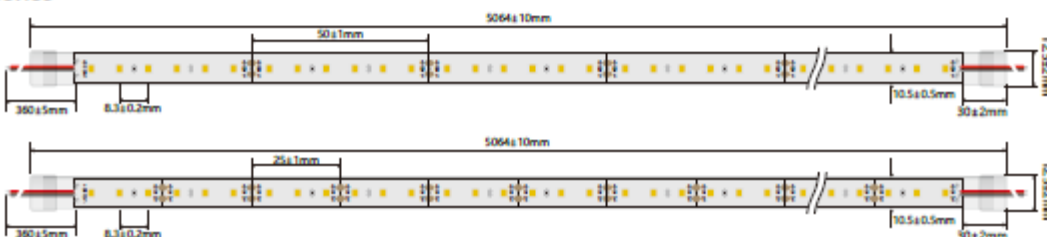

Ribbon series

Dropper series

Silicone-cased series

Diamond series

Jade series

Tira led SMD2838 12/24V 120led/m

02/02/2018
V1

Dimension

Side View

Ribbon series

Dropper series

Silicone-cased series

Diamond series

Jade series

Tira led SMD2838 12/24V 120led/m

02/02/2018
V1

Parameter

Parameter List

Series led strip: 2835 SMD 120LEDs/m DC 12/24V

Ribbon series: R Water-proof rating: IP20

Dropper series: D Water-proof rating: IP62

Silicone-cased series: S Water-proof rating: IP65