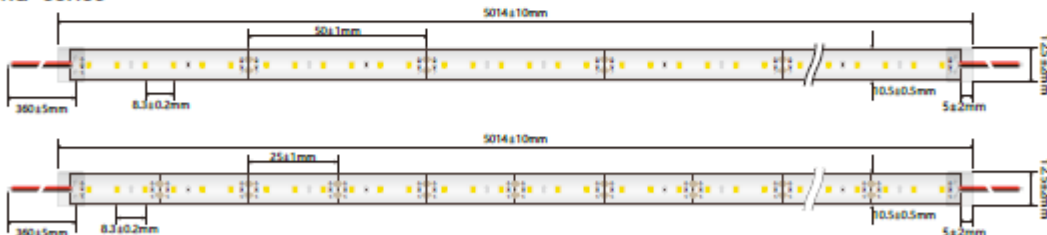

Ribbon series

Dropper series

Silicone-cased series

Diamond series

Jade series

Tira led SMD2838 12/24V 120led/m

02/02/2018
V1

Dimension

Side View

Ribbon series

Dropper series

Silicone-cased series

Diamond series

Jade series

Tira led SMD2838 12/24V 120led/m

02/02/2018
V1

Parameter

Parameter List

Series led strip: 2835 SMD 120LEDs/m DC 12/24V

Ribbon series: R Water-proof rating: IP20

Dropper series: D Water-proof rating: IP62

Silicone-cased series: S Water-proof rating: IP65