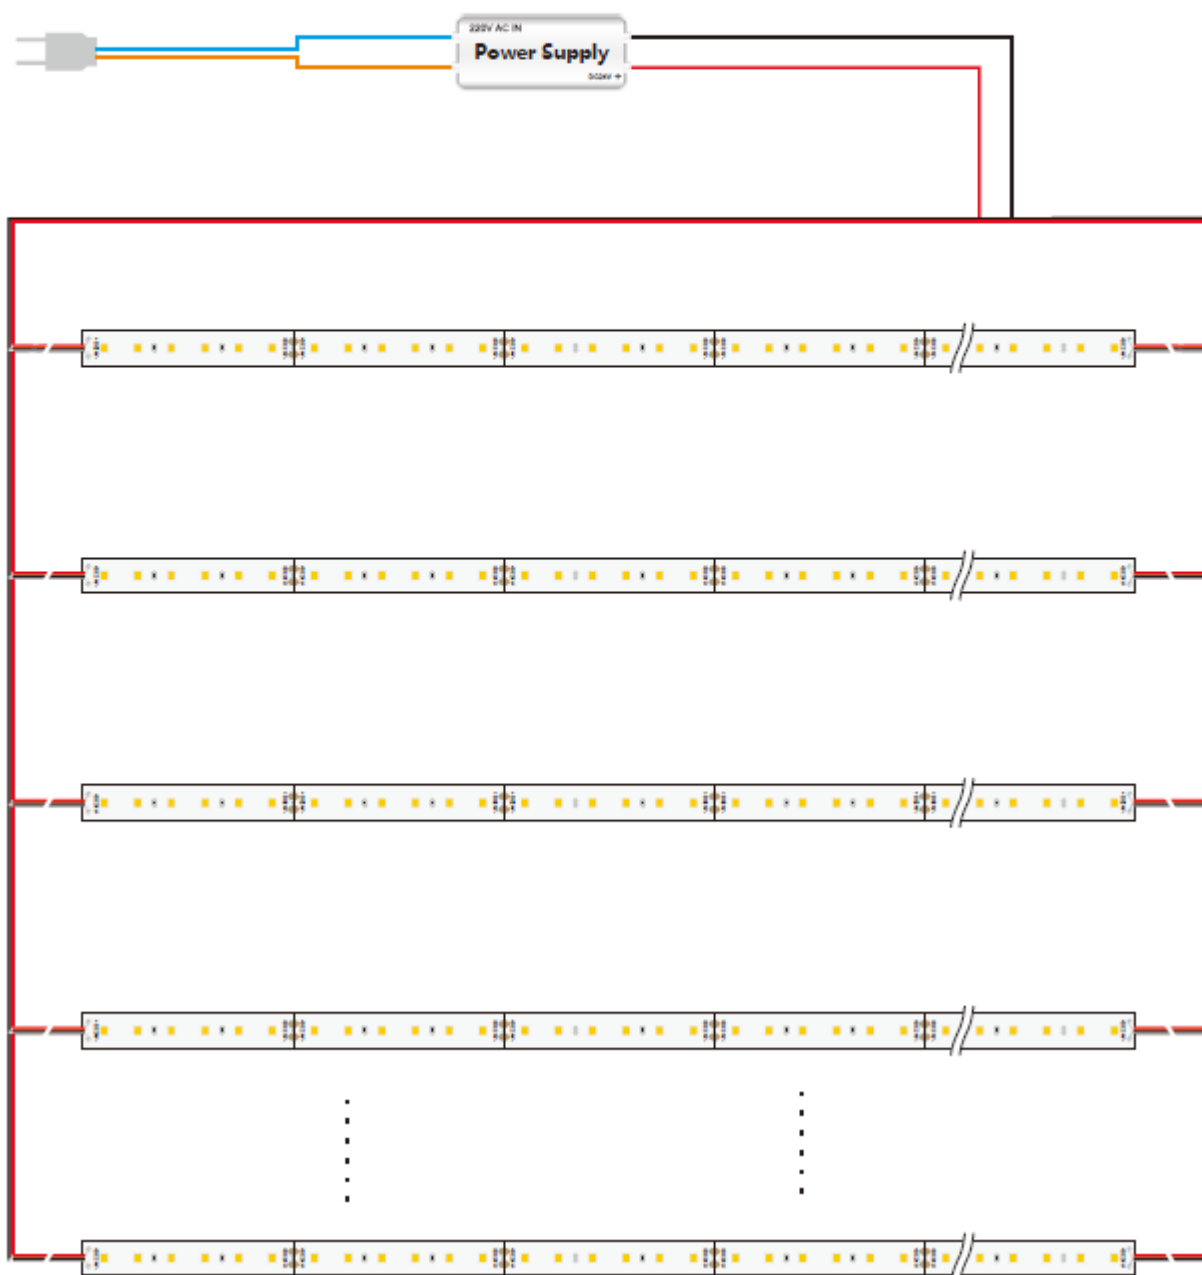

Parameter

Parameter List

Series led strip: 2835 SMD 120LEDs/m DC 12/24V

Ribbon series: R Water-proof rating: IP20

Dropper series: D Water-proof rating: IP62

Silicone-cased series: S Water-proof rating: IP65

Diamond series: DM Water-proof rating: IP67

Jade series: J Water-proof rating: IP68

Part-Number	Color	PCB width d ± 0.1mm	Power (W)±10%	Lumen(CRI≥90) Φ ± 10%
LD-FLW-R2835WW/NW/CW-12/24-120S-ZL	Warm White	8mm	9.6W/M	912 lm
LD-FLW-D2835WW/NW/CW-12/24-120S-ZL	Warm White	8mm	9.6W/M	768 lm
LD-FLW-S2835WW/NW/CW-12/24-120S-ZL	Warm White	8mm	9.6W/M	883 lm
LD-FLW-DM2835WW/NW/CW-12/24-120S-ZL	Warm White	8mm	9.6W/M	816 lm
LD-FLW-J2835WW/NW/CW-12/24-120S-ZL	Warm White	8mm	9.6W/M	768 lm
LD-FLW-R2835WW/NW/CW-12/24-120S-ZL	White	8mm	9.6W/M	969 lm
LD-FLW-D2835WW/NW/CW-12/24-120S-ZL	White	8mm	9.6W/M	816 lm
LD-FLW-S2835WW/NW/CW-12/24-120S-ZL	White	8mm	9.6W/M	938 lm
LD-FLW-DM2835WW/NW/CW-12/24-120S-ZL	White	8mm	9.6W/M	867 lm
LD-FLW-J2835WW/NW/CW-12/24-120S-ZL	White	8mm	9.6W/M	816 lm
LD-FLW-R2835WW/NW/CW-12/24-120S-ZL	Cold White	8mm	9.6W/M	1026 lm
LD-FLW-D2835WW/NW/CW-12/24-120S-ZL	Cold White	8mm	9.6W/M	864 lm
LD-FLW-S2835WW/NW/CW-12/24-120S-ZL	Cold White	8mm	9.6W/M	994 lm
LD-FLW-DM2835WW/NW/CW-12/24-120S-ZL	Cold White	8mm	9.6W/M	918 lm
LD-FLW-J2835WW/NW/CW-12/24-120S-ZL	Cold White	8mm	9.6W/M	864 lm

Connection Instruction

The distribution of light intensity curves.

For: red, blue, green, yellow

For: white LED

Tira led SMD2838 12/24V 120led/m

02/02/2018
V1

Connection Instruction

Connect Way