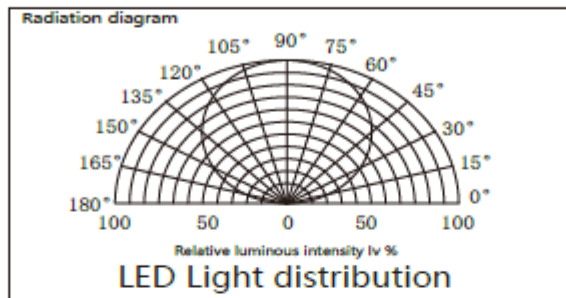

Connection Instruction

The distribution of light intensity curves.